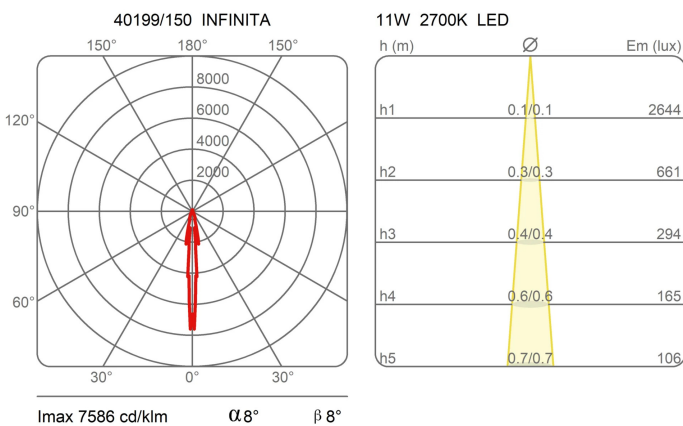

Light Module Infinita

Length 150 cm

Marta Sansoni

colors

Typology Pendant
Utilisation Indoor

24V 10 W 1000 lm

diffuse light

Clear glass lamp body available in three lengths: 70 cm, 120 cm and 150 cm.
Diameter 5,6 cm.

Family Light module Infinita
 Typology Pendant
 Utilisation Indoor

Dimensions

Height 150 cm
 Diameter 5,6 cm
 Power supply cable length 250 cm
 Weight 1.5 Kg

Materials

Structure glass aluminium Canopy aluminium

Voltage	24V	Watt	10 W
Power unit	Excluded	Lumen	1000 lm
Mounting Power Supply	External	CRI	>90
		Duration	50000 h
		CCT	2700 K
		Energy class	E

Certifications

EcoLabel

Photometric curves

Colour variant code